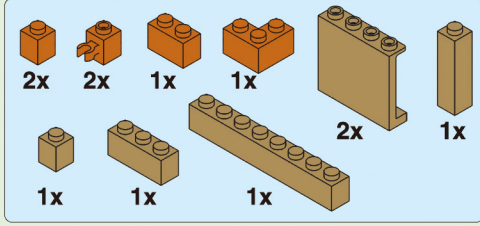

HOME ROCKS LIVING

HOME ROCKS

6+

WM68804
340 PCS

HOME

WM68804-1.0

1-1

1-6

1-7

1-2

1-3

1-8

1-4

1-5

1-9

WARNING:
CHOKING HAZARD - small parts,
Not for children under 3 years of age.

Manufacturer:
VitaBona Ltd, Kemp
House, 152-160 City Road,
London EC1V 2NX

PLEASE RETAIN THIS INFORMATION FOR FUTURE REFERENCE