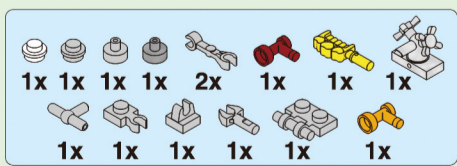

1-7

1-13

CE WARNING: CHOKING HAZARD - small parts. Not for children under 3 years of age. PLEASE RETAIN THIS INFORMATION FOR FUTURE REFERENCE. Manufacturer: VitaBona Ltd, Kemp House, 152-160 City Road, London EC1V 2NX

1-8

1-9

1-14

1-10

1-15

1-16

2-4

1-17