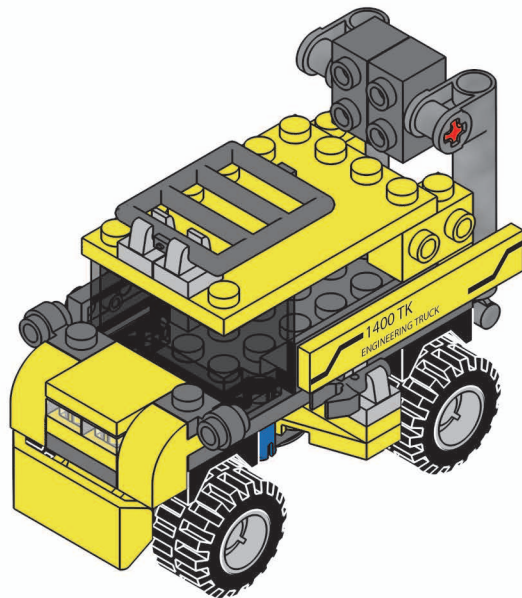

EXCAVATOR

MEGABUILD

WM68864

TERRAIN EXPLORATION VEHICLE

MINERAL SEPARATOR

www.womba.co.uk
SCAN CODE TO DOWNLOAD
INSTRUCTIONS

D-1

1