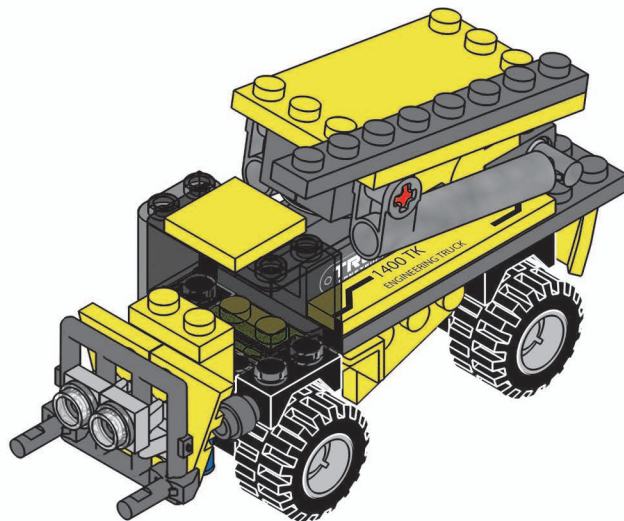

EXCAVATOR

MEGABUILD

WM68864

TERRAIN EXPLORATION VEHICLE

MINERAL SEPARATOR

www.womba.co.uk
SCAN CODE TO DOWNLOAD
INSTRUCTIONS

D-1

1

9

10

11

12

13

14

D-2

1